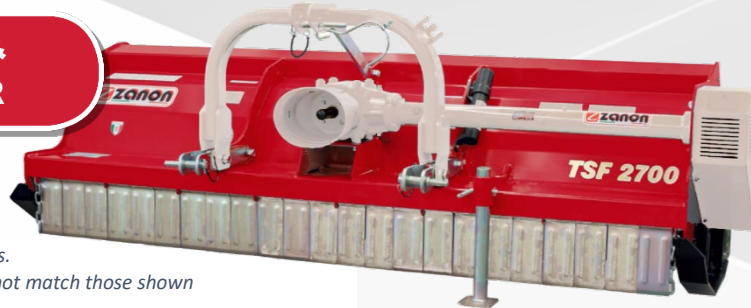

TSF MULCHER

FARMLINER®
VALUE - Since 1980

TSF 70-130HP – FIXED HIGH-BODY MULCHER

Heavy-duty high body mulcher for suitable for vineyard, orchard and general grass cutting, roadside maintenance and control of sapling re-growth.

**SKIDS &
ROLLER**

*Photo for illustration purposes.
Standard specifications may not match those shown*

APPLICATIONS

High bulky grass and pasture mowing. Crop residue. Orchard/vineyard interrow maintenance.

SPECIFICATIONS

- Centre Mount
- Category 2 linkage
- 540 RPM PTO speed
- Free wheel in gearbox
- 5 belt side drive
- 300mm high clearance intake for bulky material
- Double skin for added strength
- Y blades with centre blade
- Counter blade for finer mulch
- Opening rear door
- Large 194mm rear roller
- Skids
- Parking stand
- Italian made